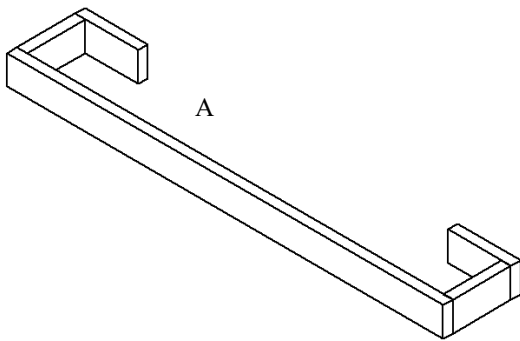

Exhilarating by Design

Volkano Fire 20" Towel Bar Installation Guide

Code: V5143, V5144, V5145

Parts Included	QTY
A - Towel Bar	1
B - Screw	4
C - Set Screw	2
D - Allen Key	1
E - Bracket	2

Model #	Description	Finish	Weight (lb)	WxHxD (mm)	WxHxD (Inches)	Metal Type
V5143	Fire 20" Towel Bar	Chrome	3.5	450 x 30 x 80	20 x 1 x 3	Brass
V5144	Fire 20" Towel Bar	Brushed Nickel	3.5	450 x 30 x 80	20 x 1 x 3	Brass
V5145	Fire 20" Towel Bar	Matte Black	3.5	450 x 30 x 80	20 x 1 x 3	Brass